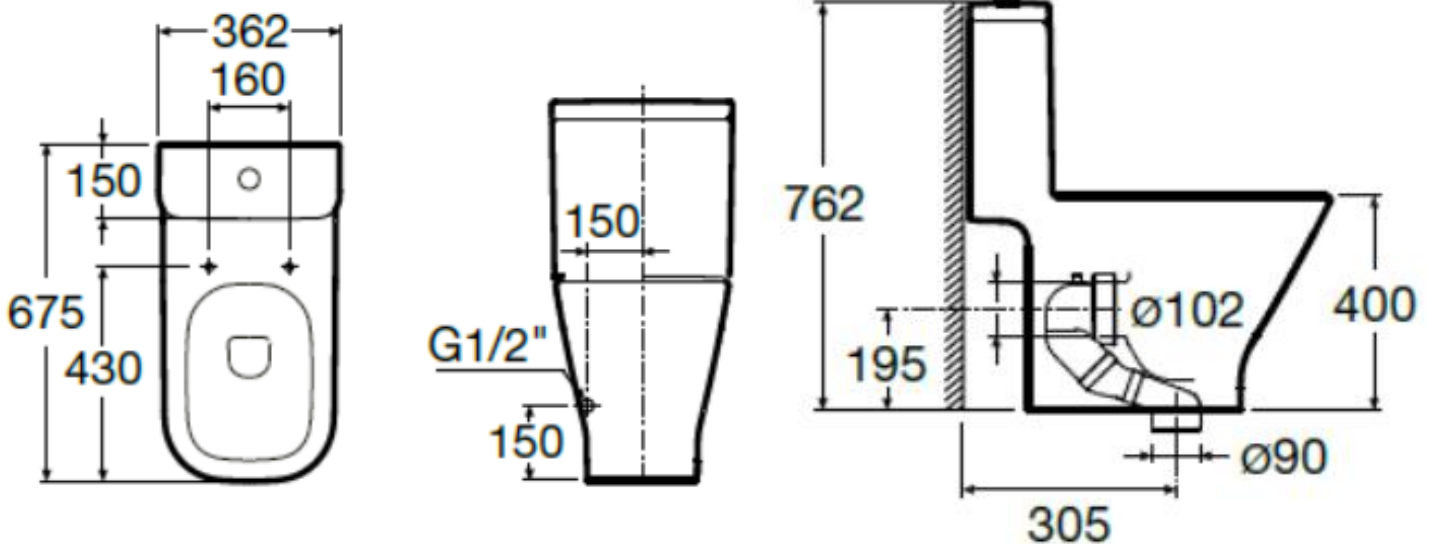

Brand : Roca, Spain
 Name : GAP One Piece Toilet
 Item Code : A34947L00C
 Designer :
 Color / Finish : White
 Dimensions : 362 x 675 x 762 mm

Product info:

- One piece toilet
- S-Trap 305mm, 4.5/3L rimless washdown
- Slow down seat and cover

Add-on:

- Angle valve 1/2 x 1/2
- Flexible hose 1/2 x 1/2

Flushing of pipe must be done before fittings are installed. Failure to do so voids the warranty.

Follow cleaning instructions and avoid using any harmful chemicals.